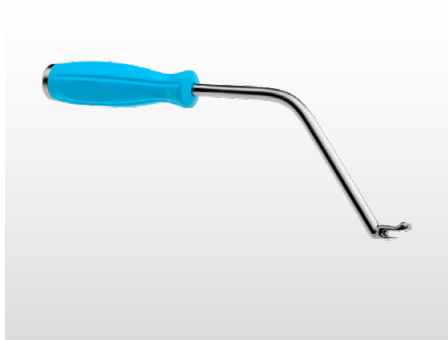

Knee Extraction Kit 2019

Extraction clamp

Offset puncher

Slap hammer

Hook adapter for Slap hammer

Chisel handle

Case *

MPS item reference	Description
T15756	Extraction clamp
T16802	Offset puncher
T16808	Slap hammer
T16809	Hook adapter for SH
T16801	Chisel handle
MPS4EXT01	Case *