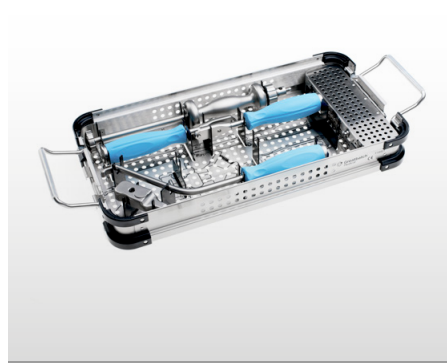

Knee Extraction Kit 2019

Extraction clamp

Offset puncher

Slap hammer

Hook adapter for Slap hammer

Chisel handle

Case *

MPS item reference	Description
T15756	Extraction clamp
T16802	Offset puncher
T16808	Slap hammer
T16809	Hook adapter for SH
T16801	Chisel handle
MPS4EXT01	Case *